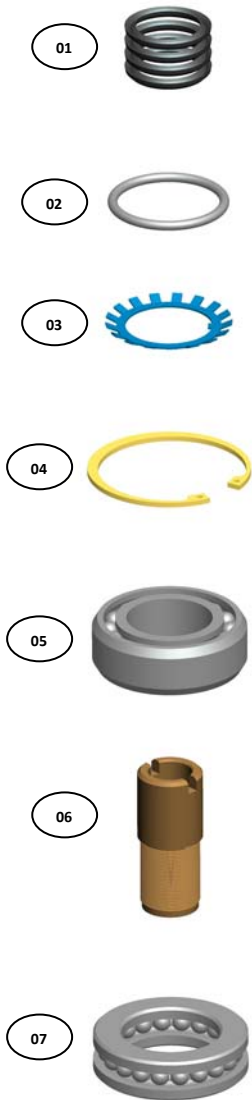

25 TON WATER SWIVEL SPARE PARTS KIT

	ITEM DESCRIPTION	PART NUMBERS
1-7	25 TON WATER SWIVEL SPARE PARTS KIT	34-00-110
01	GASKET SET	34-00-005
02	O - RING	34-00-007
03	LOCKING WASHER	34-00-010
04	CIR CLIP	34-00-012
05	BALL BEARING - 5210	34-00-013
06	SPINDLE EXTENSION	34-00-003
07	THRUST BEARING - 211	34-00-015